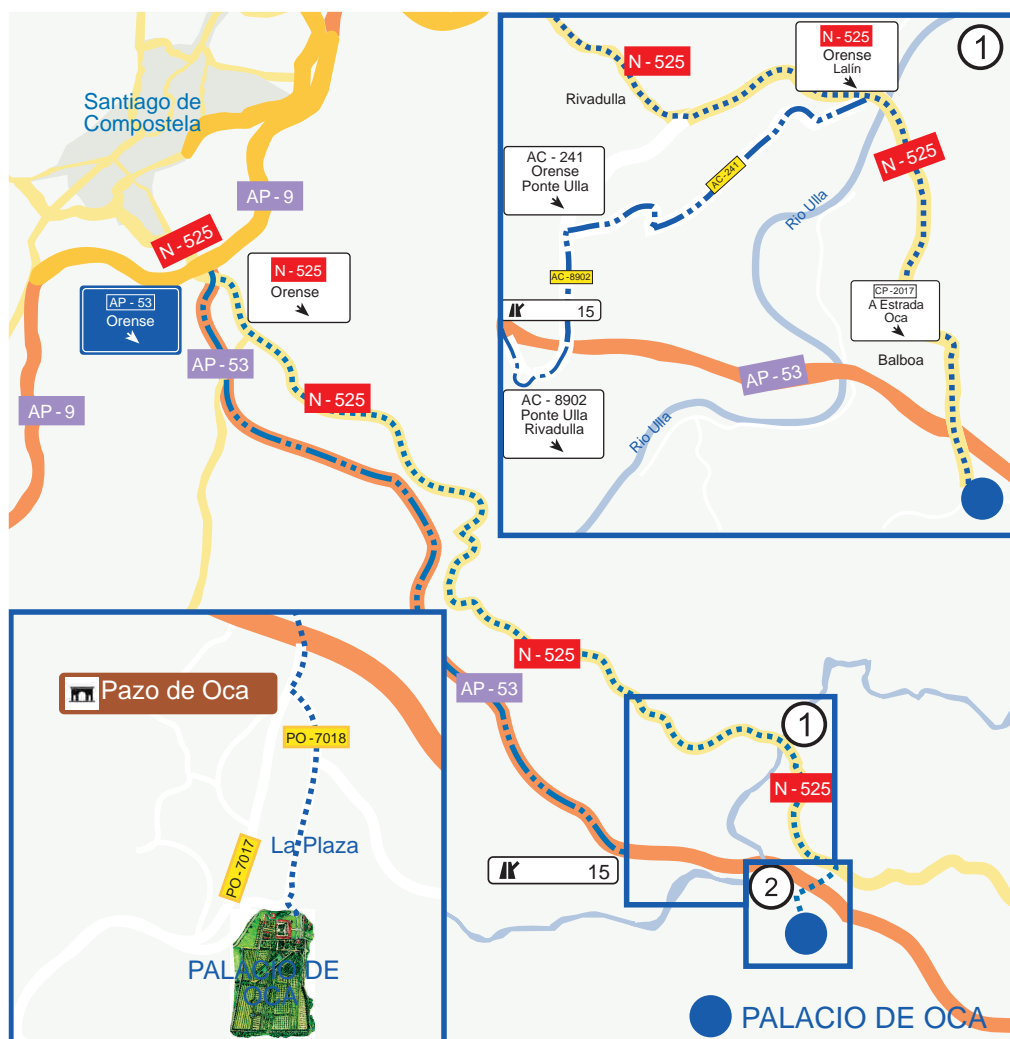

PALACIO DE OCA

OPENING HOURS

The gardens of the Palacio de Oca are open every day of the week at the following times:

* Winter (November to March)::

From 9.00 to 18.30

* Summer (April to October)::

From 9.00 to 20.30

Last entry 30 minutes before closing time.

The information contained in this leaflet may be subject to change.

Address:
Pazo de Oca, A Estrada
36685 Pontevedra
Spain

Telephone: (+34) 986 58 74 35
Fax: (+34) 986 58 74 39
pazodeoca@fundacionmedinaceli.org